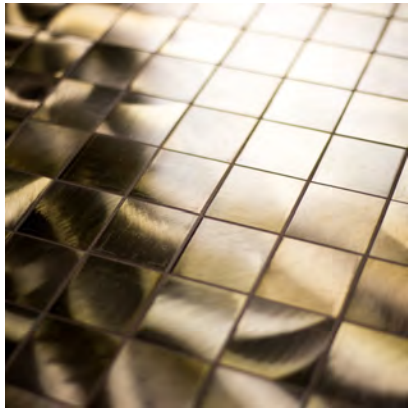

Luminescent

Aluminum Mosaic Tile

Luminescent Aluminum Mosaic Tile

Luster Aluminum Mosaic Tile

Luminescent LUSTER 2"x2"
WHSLUM0202-LU

Aurora Aluminum Mosaic Tile

Luminescent
Aurora 2"x2"
WHSLUM0202-AU

Tile Sizes

11.75" X 11.75" Mosaic Sheet
2"x2"

Tile Thickness: 7.87mm

Technical Specification

	COLOR VARIATION	V1 - Solid Color
	PEI	N/A
	C.O.F. WET	N/A
	C.O.F. DRY	N/A
	MOHS	N/A
	WATER RESISTANT	NO
	PRINTING	NO
	USAGE	COMMERCIAL/RESIDENTIAL
	CHEMICAL STAIN RESISTANT	NO
	FROST RESISTANT	YES
	FINISH	BRUSHED METAL
	AB TYPE	ALUMINUM
	APPLICATION	WALL