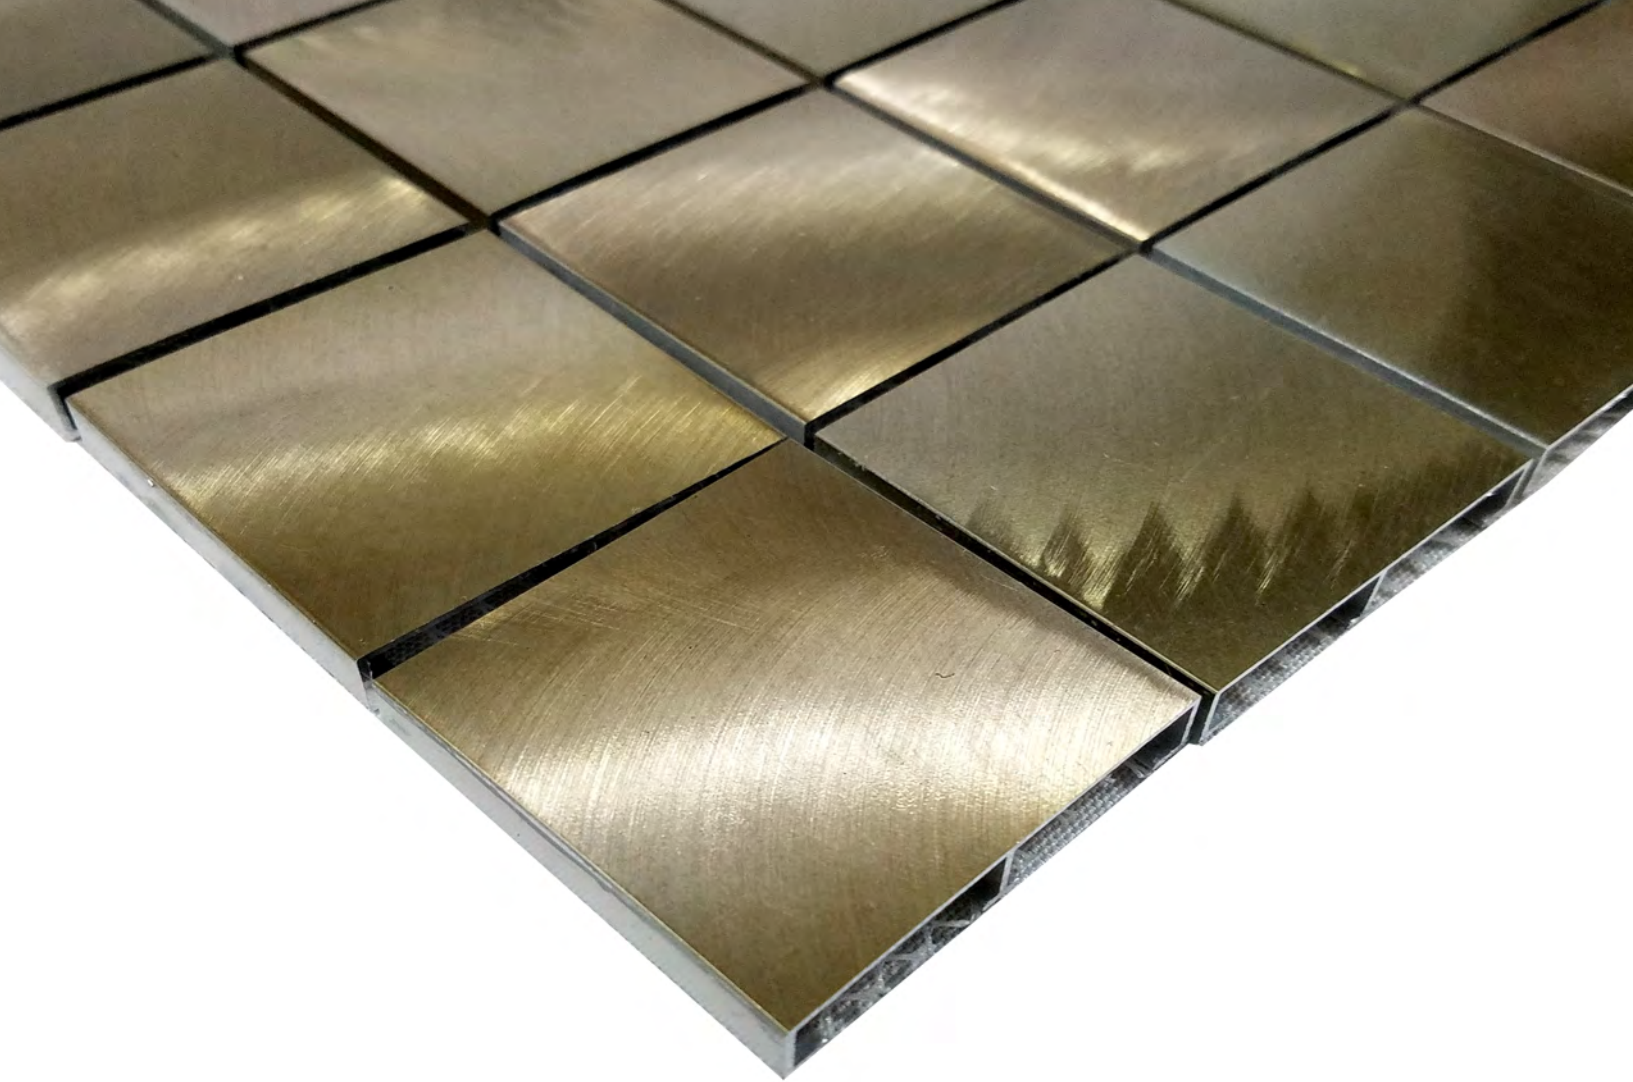

Luminescent

Aluminum Mosaic Tile

Luminescent Aluminum Mosaic Tile

Luster Aluminum Mosaic Tile

Luminescent LUSTER 2"x2"
WHSLUM0202-LU

Aurora Aluminum Mosaic Tile

Luminescent
Aurora 2"x2"
WHSLUM0202-AU

Tile Sizes

11.75" X 11.75" Mosaic Sheet
2"x2"

Tile Thickness: 7.87mm

Technical Specification

	COLOR VARIATION	V1 - Solid Color
	PEI	N/A
	C.O.F. WET	N/A
	C.O.F. DRY	N/A
	MOHS	N/A
	WATER RESISTANT	NO
	PRINTING	NO
	USAGE	COMMERCIAL/RESIDENTIAL
	CHEMICAL STAIN RESISTANT	NO
	FROST RESISTANT	YES
	FINISH	BRUSHED METAL
	AB TYPE	ALUMINUM
	APPLICATION	WALL