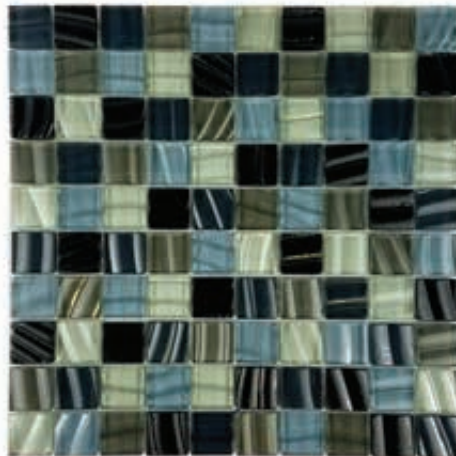

New Era

Glass Mosaic Tile

GBM[®]

1 1/4" x 1 1/4" Glass Mosaic Tile

Tan Riverside
Glass Mosaic Tile

Gray Khaki
Glass Mosaic Tile

Brown Sugar Cane
Glass Mosaic Tile

Green Camouflage
Glass Mosaic Tile

Blue Mix Beach Sand
Glass Mosaic Tile

Brown Grizzly Bear
Glass Mosaic Tile

Tile Sizes

1 1/4"X1 1/4" Mosaic Sheet

Tile Thickness: 7.94mm

Technical Specification

	COLOR VARIATION	V3 - Moderate Variation
	PEI	N/A
	C.O.F. WET	N/A
	C.O.F. DRY	N/A
	MOHS	N/A
	WATER RESISTANT	NO
	PRINTING	NO
	USAGE	COMMERCIAL/RESIDENTIAL
	CHEMICAL STAIN RESISTANT	YES
	FROST RESISTANT	YES
	FINISH	GLOSSY
AB	TYPE	GLASS
	APPLICATION	WALL