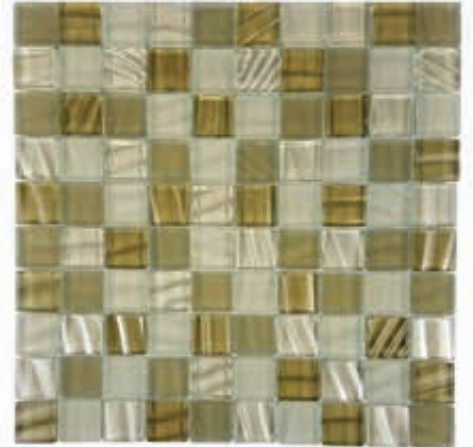

New Era

Glass Mosaic Tile

GBM[®]

1 1/4" x 1 1/4" Glass Mosaic Tile

Tan Riverside
Glass Mosaic Tile

Gray Khaki
Glass Mosaic Tile

Brown Sugar Cane
Glass Mosaic Tile

Green Camouflage
Glass Mosaic Tile

Blue Mix Beach Sand
Glass Mosaic Tile

Brown Grizzly Bear
Glass Mosaic Tile

Tile Sizes

1 1/4"X1 1/4" Mosaic Sheet

Tile Thickness: 7.94mm

Technical Specification

	COLOR VARIATION	V3 - Moderate Variation
	PEI	N/A
	C.O.F. WET	N/A
	C.O.F. DRY	N/A
	MOHS	N/A
	WATER RESISTANT	NO
	PRINTING	NO
	USAGE	COMMERCIAL/RESIDENTIAL
	CHEMICAL STAIN RESISTANT	YES
	FROST RESISTANT	YES
	FINISH	GLOSSY
AB	TYPE	GLASS
	APPLICATION	WALL