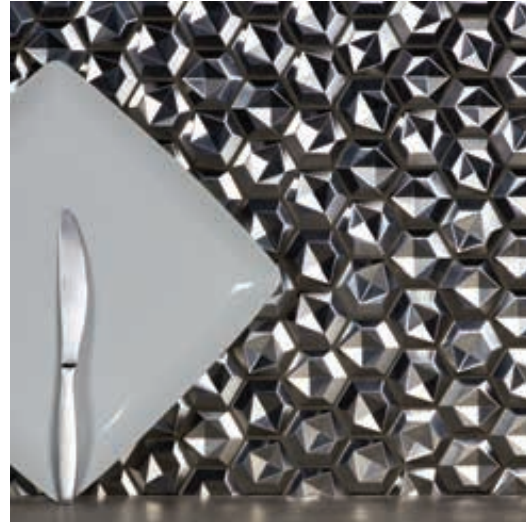

# Enchanted Metals

Aluminum Wall Tile

**GBM**®

Enchanted Metals Peel & Stick Mosaic

12"x12" WHSEHMHEX-SI  
Aluminum Peel & Stick

12"x12" WHSEHMHEX-CO  
Aluminum Peel & Stick

12"x12" WHSEHMHEX-GO  
Aluminum Peel & Stick

12"x12" WHSEHMHEX-SB  
Aluminum Peel & Stick

11"x14" WHSEHMHEX-SB  
Aluminum Peel & Stick

Enchanted Metals Ceramics & Aluminum Mesh Mounted Mosaic

\*Ceramic Body

13"x13" WHSEHM3DX-SI  
Ceramic & Aluminum Mosaic