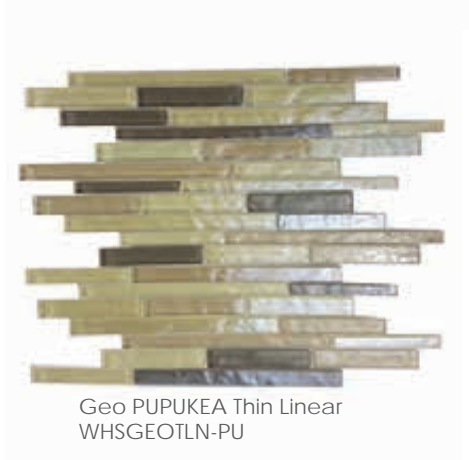

1" x 4" Geo

Geo MONTE SAGRO 1" x 4"
WHSGEO0104-MS

Geo WHISTLER 1" x 4"
WHSGEO0104-WH

Geo PUPUKEA 1" x 4"
WHSGEO0104-PU

Geo AMAZONIA 1" x 4"
WHSGEO0104-AM

2" x 2" Geo

Geo MONTE SAGRO 2" x 2"
WHSGEO0202-MS
*POOL RATED

Geo WHISTLER 2" x 2"
WHSGEO0202-WH
*POOL RATED

Geo PUPUKEA 2" x 2"
WHSGEO0202-PU
*POOL RATED

Geo AMAZONIA 2" x 2"
WHSGEO0104-AM
*POOL RATED

Thin Linear Mosaic Sheet

Geo MONTE SAGRO Thin Linear
WHSGEOTLN-MS

Geo WHISTLER Thin Linear
WHSGEOTLN-WH

Geo PUPUKEA Thin Linear
WHSGEOTLN-PU

Geo AMAZONIA Thin Linear
WHSGEOTLN-AM

Tile Sizes

1"x1"

1"x2"

1"x4"

2"x2"